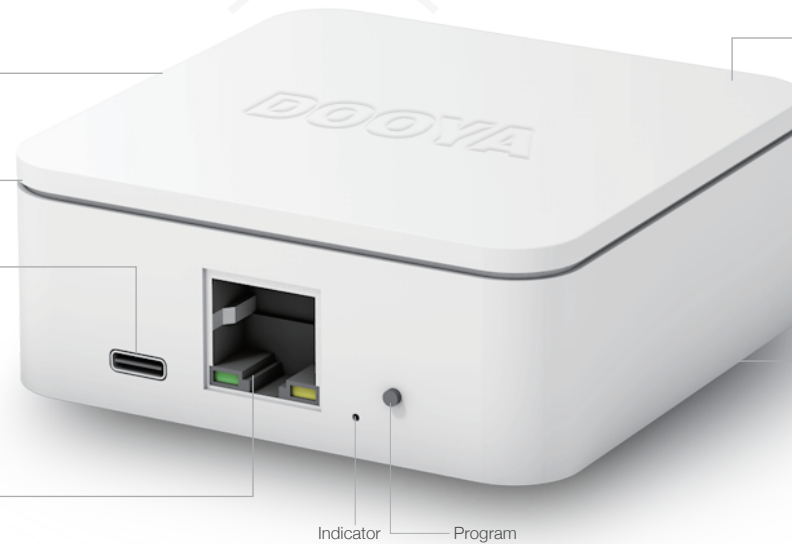

P-Box

with upgraded options

P-Box (DD7006) is an evolved new generation of hub enabling adaptable and reliable interaction of motorized window covering system with cloud ecosystem such as Amazon Alexa, Google Assistant, IFTTT, Smartthings, etc, main features include:

- Straightforward LAN cable connection, or alternative Wi-Fi
- Low Voltage DC Power, PoE, or Type-C USB (5v DC) as backup
- Hub configuration via bluetooth (bt 4.2) from Smartphone, DIY/installer friendly
- Compatibility to home automation system, such as Control4, Crestron, ELAN, URC, RTI, etc
- Open API @cloud level and @LAN/WLAN level available, more options for 3rd party IoT integration

DOOYA proprietary cloud server on Amazon Web Services (AWS)
Deployed on US East (N.Virginia) and EU (Frankfurt)

20 scenes — 20 rooms
30 motors — 20 timers

- **Bluetooth**
  Hub configuration via bluetooth (bt 4.2) from APP, DIY/installer friendly
- **Wi-Fi (2.4GHz)**
- **USB Type-C**
  Low Voltage Power(5VDC)
- **PoE PD**
  Easy installation and no additional power cable necessary
- **Ethernet**

IoT Connectivity

Home Automation Intergration

Models	Power		Network		Radio	
	PoE	USB Type-C	Ethernet (Connection Methods)	2.4GHz Wi-Fi (Connection Methods)	Radio+ Motor (Bidirectional)	Radio Motor (Unidirectional)
DD7006	☒	☒	☒	☒	☒	☒
DD7006C	☐	☒	☒	☒	☒	☐

APP Download

Learn more